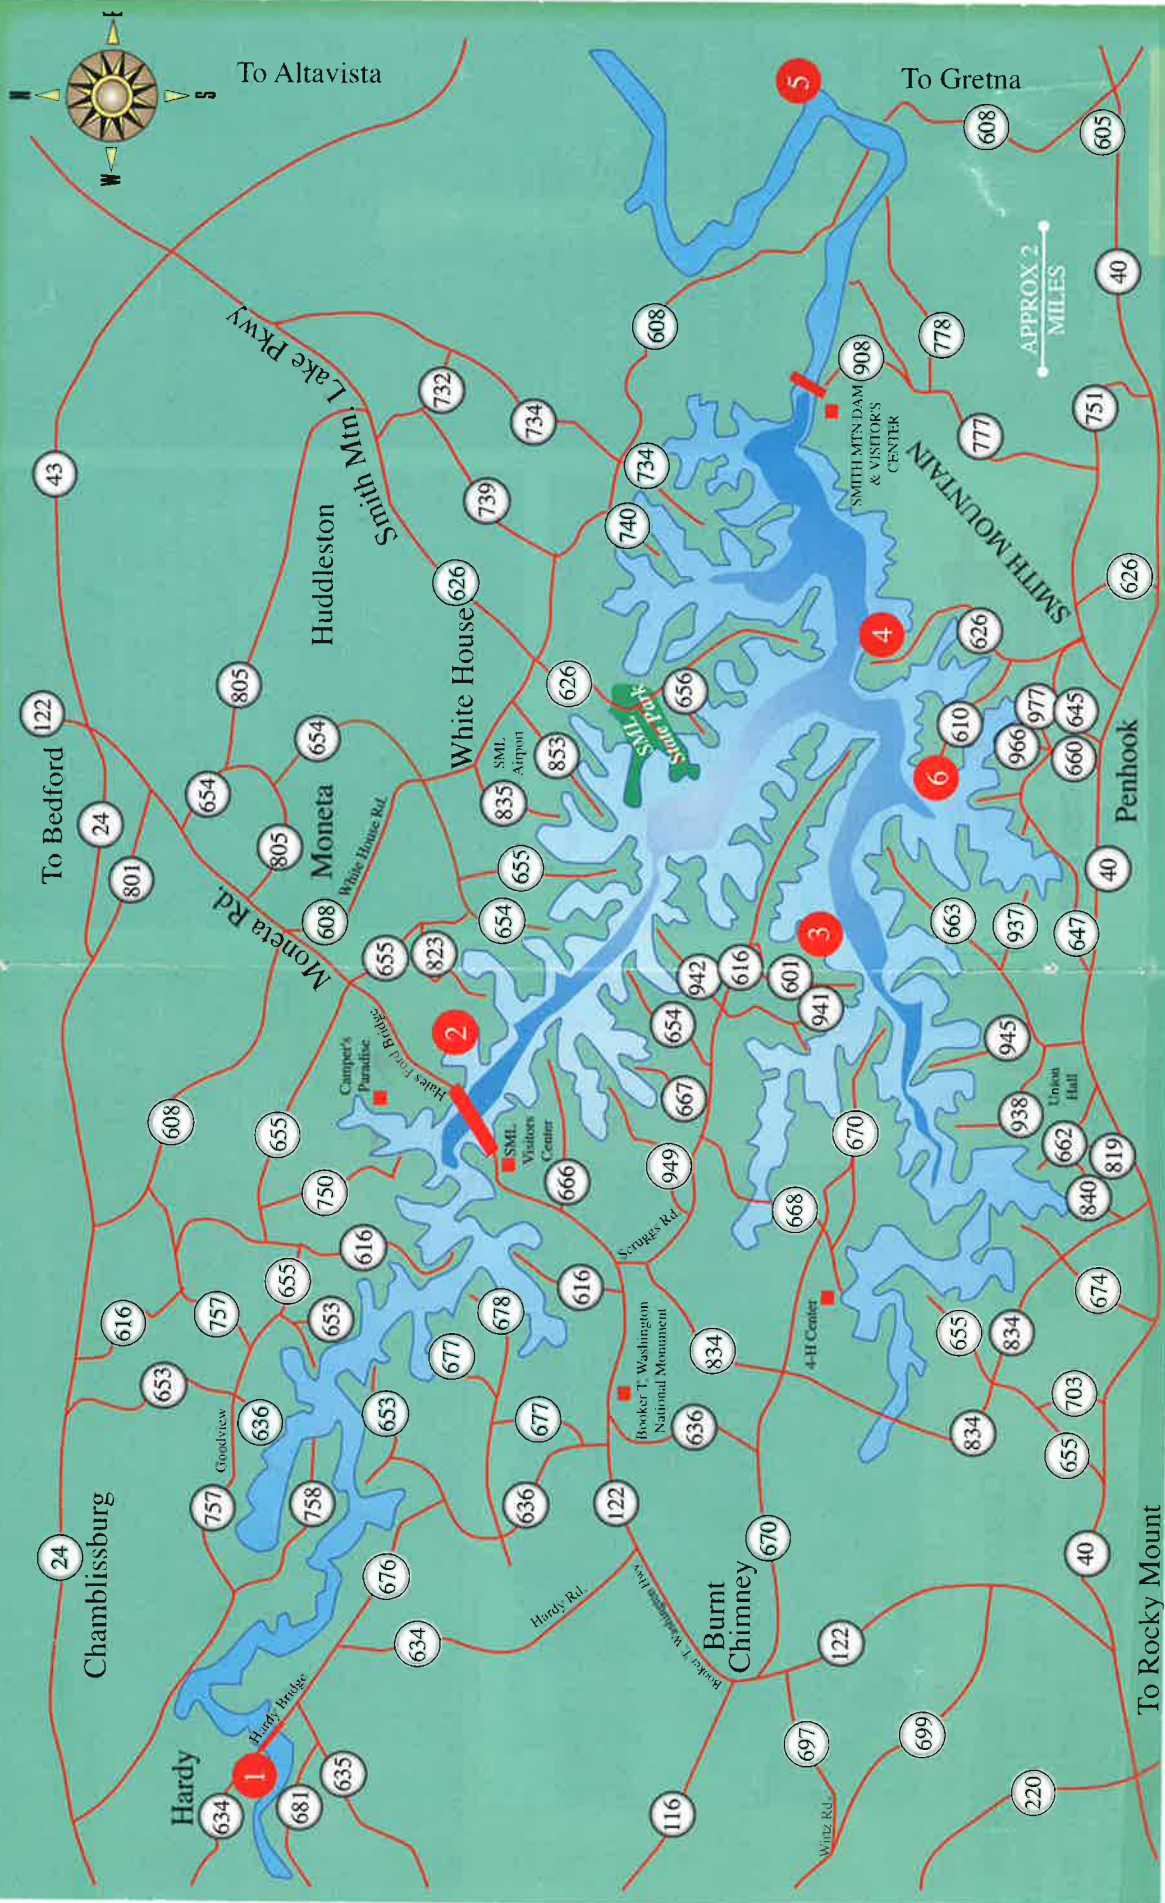

SMITH MOUNTAIN LAKE, VIRGINIA

NEWCOMER INFORMATION

ELECTRIC

BEDFORD COUNTY:

Appalachian Electric Power (AEP): 1-800-956-4237
Southside Electric Cooperative: 1-800-552-2118

FRANKLIN COUNTY:

Appalachian Electric Power (AEP)

PITTSYLVANIA:

Dominion Power (Virginia Power Co.) 1-888-667-3000

PHONE SERVICE

BEDFORD COUNTY: Verizon 540-954-6222

FRANKLIN COUNTY: EMBARQ 888-723-8010

PITTSYLVANIA: Verizon: 540-954-6222

People's Mutual: 434-656-2291

CABLE:

BEDFORD COUNTY:

Adelphia: 540-297-1452

FRANKLIN COUNTY:

Shentel: 1-800-SHENTEL

SCHOOLS:

BEDFORD COUNTY: 540-586-1045

FRANKLIN COUNTY: 540-483-5138

PITTSYLVANIA COUNTY: 804-656-6248

VEHICLES & VOTER REGISTRATION

BEDFORD COUNTY:

Driver's License: 1-800-368-5463

Decals: 540-586-7670

Voter Registration: 540-586-7649

FRANKLIN COUNTY:

Driver's License: 1-800-435-5137

Decals: 540-484-1109

Voter Registration: 540-483-3025

PITTSYLVANIA COUNTY:

Driver's License: 1-804-791-5259

Decals: 804-432-7966

Voter Registration: 804-656-6211 (232)

GOLFING PUBLIC

BEDFORD COUNTY:

*Mariner's Landing

In Huddleston near the State Park

(540) 297-7888

www.marinerslandinggolf.com

FRANKLIN COUNTY:

*Westlake Golf & Country Club

In Hardy off 616 N

(540) 721-4214

Golfthewestlake.com

GOLFING PRIVATE

*Waterfront

In Scruggs off of 616 S

(540) 421-2653

*Water's Edge

In Penhook on 610

(540) 576-3343

RE/MAX®

LAKEFRONT REALTY, Inc.

THE BERAN TEAM

DEBORAH BERAN

Associate Broker

6655 SCRUGGS ROAD

MONETA, VA 24121

540-721-1488

1-800-486-4206 CODE 54

deb@debberanproperties.com

www.DEBBERANPROPERTIES.COM

Nestled at the foot of the Blue Ridge Mountains of Virginia, Smith Mountain Lake spans 20,600 acres, is 40 miles long and features 500 miles of shoreline.

The Lake borders three counties, offers beautiful views, sparkling water and a multitude of recreational activities, including golf, fishing and water skiing.

Real estate at Smith Mountain Lake ranges from modest houses on quiet coves to extraordinary homes with striking landscapes and impressive docks. SML is a haven not only for those seeking permanent residence, but also retirees and those looking for a serene setting for a second home, condo or townhouse.

Average temperatures are in the mid-70's in the summer and upper 30's in the winter. Annual precipitations 45 inches of rain and 15 inches of snow..